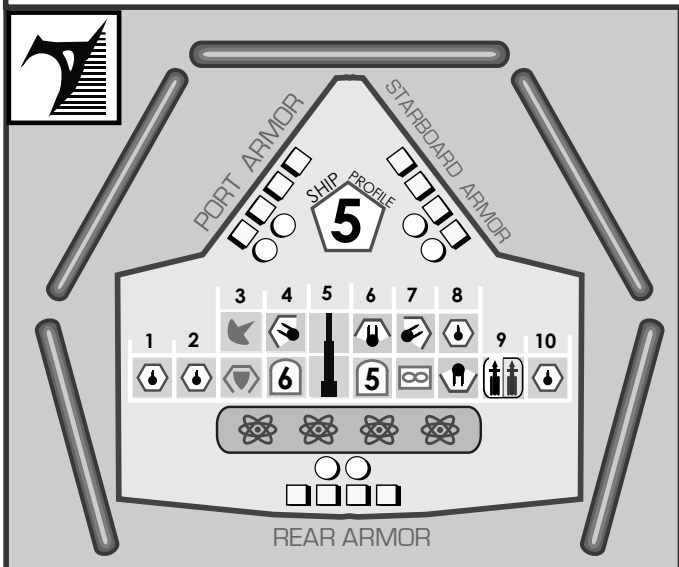

Ship Name: Cost: **❖229**

Ship Type: Screech Owl class Avarian Destroyer Leader

Ship Name: Cost: **❖229**

Ship Type: Screech Owl class Avarian Destroyer Leader

Ship Name: Cost: **❖229**

Ship Type: Screech Owl class Avarian Destroyer Leader

Ship Name: Cost: **❖229**

Ship Type: Screech Owl class Avarian Destroyer Leader