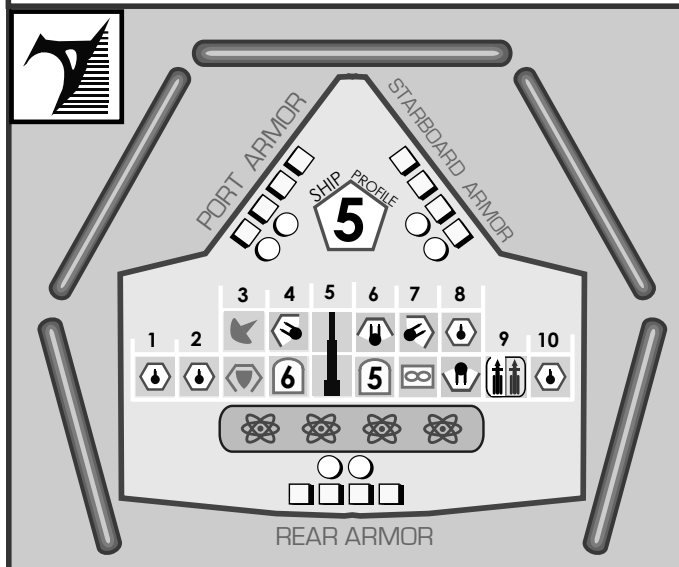

Ship Name: Cost: **❖229**

Ship Type: Screech Owl class Avarian Destroyer Leader

Ship Name: Cost: **❖229**

Ship Type: Screech Owl class Avarian Destroyer Leader

Ship Name: Cost: **❖229**

Ship Type: Screech Owl class Avarian Destroyer Leader

Ship Name: Cost: **❖229**

Ship Type: Screech Owl class Avarian Destroyer Leader