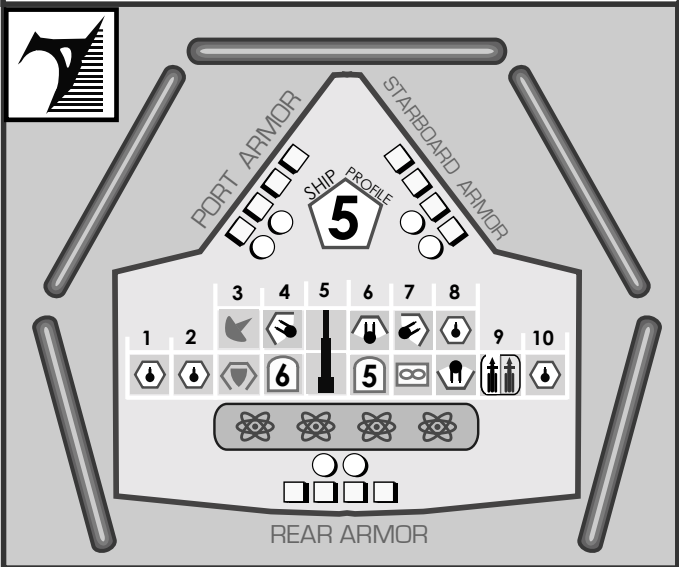

Ship Name: Cost: **❖229**

Ship Type: Screech Owl class Avarian Destroyer Leader

Ship Name: Cost: **❖229**

Ship Type: Screech Owl class Avarian Destroyer Leader

Ship Name: Cost: **❖229**

Ship Type: Screech Owl class Avarian Destroyer Leader

Ship Name: Cost: **❖229**

Ship Type: Screech Owl class Avarian Destroyer Leader